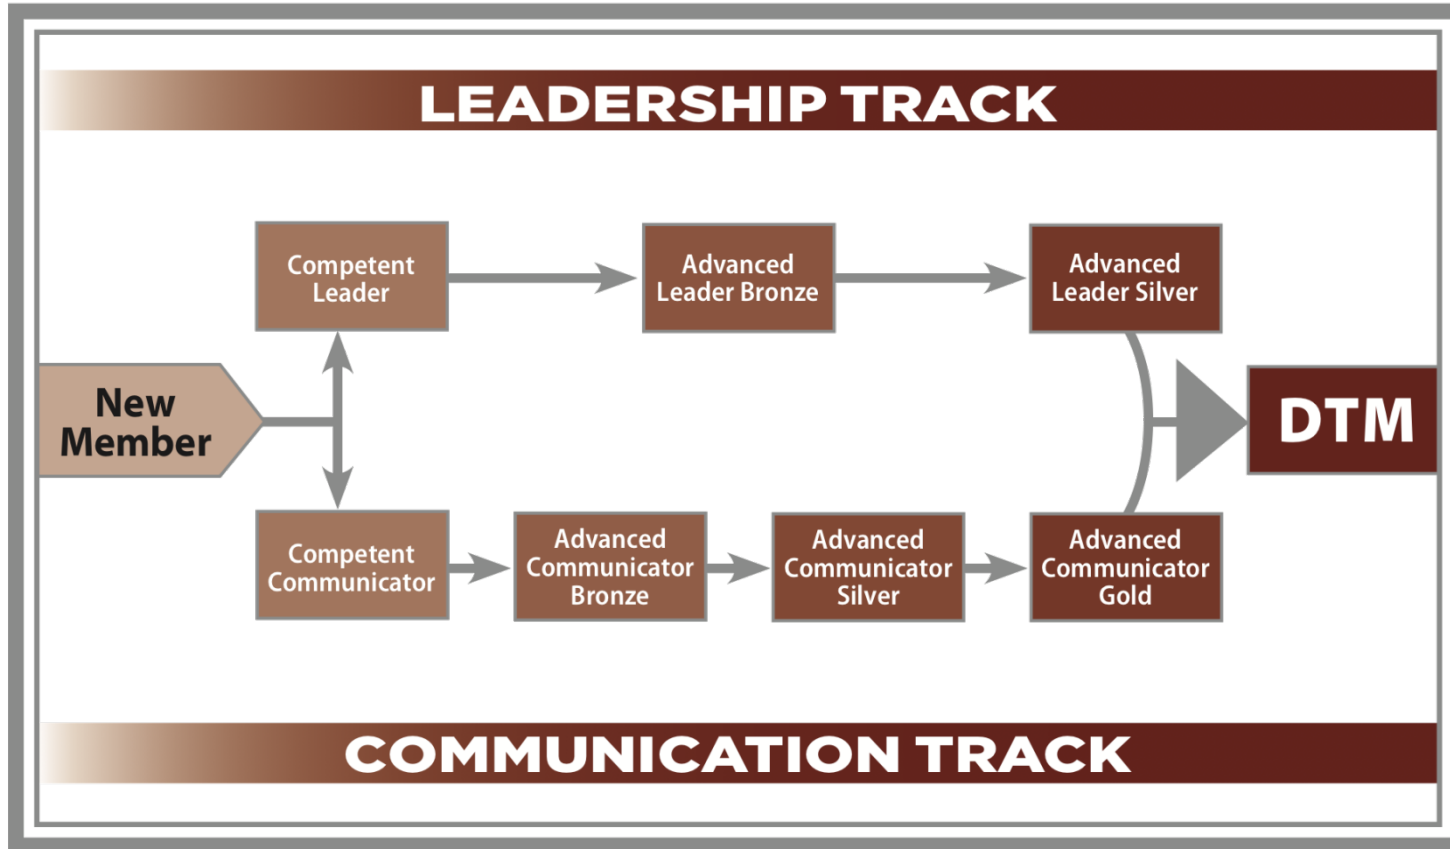

Source: MeyersBriggs.org

Myers-Briggs Type Indicator®

16 Personality
Types based on
preference

Toastmasters - Where Leaders are Made

Project Management Toastmasters Clubs

How Toastmasters Works

- No-pressure atmosphere
- Learn-by-doing workshop, where club meetings are a great place to practice
- Give impromptu speeches
- Present prepared speeches
- Offer and receive constructive feedback

- Let's See!

Educational System

Earn PDU's

PM Club Alignment with PMI- Houston Meetings

PMI Venue	Venue Location	Toastmasters PM Club Information
North	Peli Peli 110 Vintage Park Klein Area	<p><u>North Houston PM Toastmasters</u></p> <ul style="list-style-type: none"> Chartered March 2009. Currently has ~ 30 members
Central	Hess Club @ Galleria	<p><u>Houston Galleria PM Toastmasters</u></p> <ul style="list-style-type: none"> Chartered April 2009. Currently has ~ 30 members
Southwest	Schlumberger Sugarland	<p><u>Southwest PM Toastmasters</u></p> <ul style="list-style-type: none"> Chartered June 2014. Currently has ~ 25 members
Woodlands	Sam Houston State Woodlands Campus	<p><u>Woodlands PM Toastmasters</u></p> <ul style="list-style-type: none"> First meeting held on 5/12/15 Goal is to charter with 20 members by 6/23